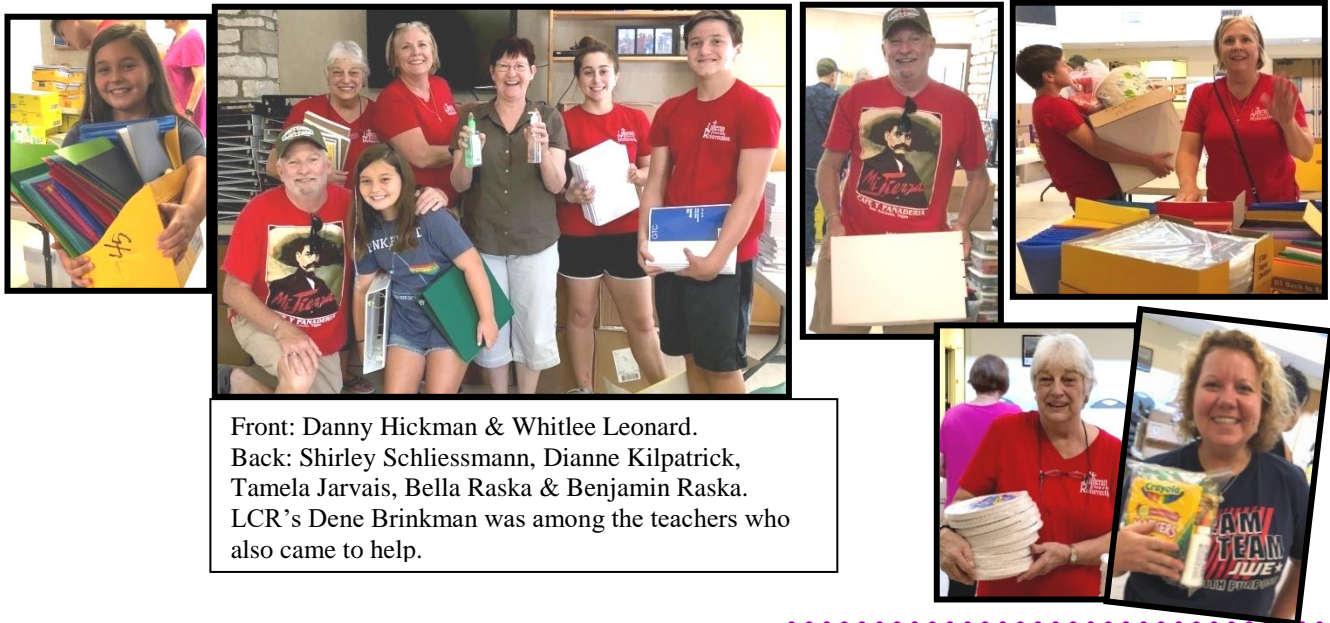

*Thank you to **Enid Isler** for volunteering to be the WELCA representative for LCR.*

*Thank you to **Ben Raska** for getting the air conditioning replaced in the fellowship hall and for doing it very cost effectively.*

Also, a big thank you to everyone who represented LCR at the Barnabus Connection Back-to-School Fiesta. See below.

Thank you, LCR, for supporting this year's **Back to School Fiesta**, sponsored by Barnabus Connection. Your monetary gifts and your willingness to work made it possible for over 470 students, K-12, to receive backpacks filled with all their school supplies. Free haircuts, eye exams and Payless Shoes gift cards were also provided.

The photos are evidence of how hard LCR volunteers—young and not-so-young—worked loading those backpacks for students to pick up on August 11th. Thanks, everyone!

Front: Danny Hickman & Whitlee Leonard.
Back: Shirley Schliessmann, Dianne Kilpatrick,
Tamela Jarvais, Bella Raska & Benjamin Raska.
LCR's Dene Brinkman was among the teachers who also came to help.

*We are God's workmanship,
created in Christ Jesus to do
good works.
Ephesians 2:10*

2. Joyce & John Bradshaw
   - Michael Thurman
   - Estelle Hill
   - Lill Grant
   - Marvin Bowen
   - Beverly Pugsley
   - Rob Schultz
   - Gini Bouzzard
   - Emma Benda
   - Brenda Hill
   - Doug Groth
   - Shane Whitaker
   - Jack the Policeman
   - Carolyn Devlin
   - Keith Lauderdale